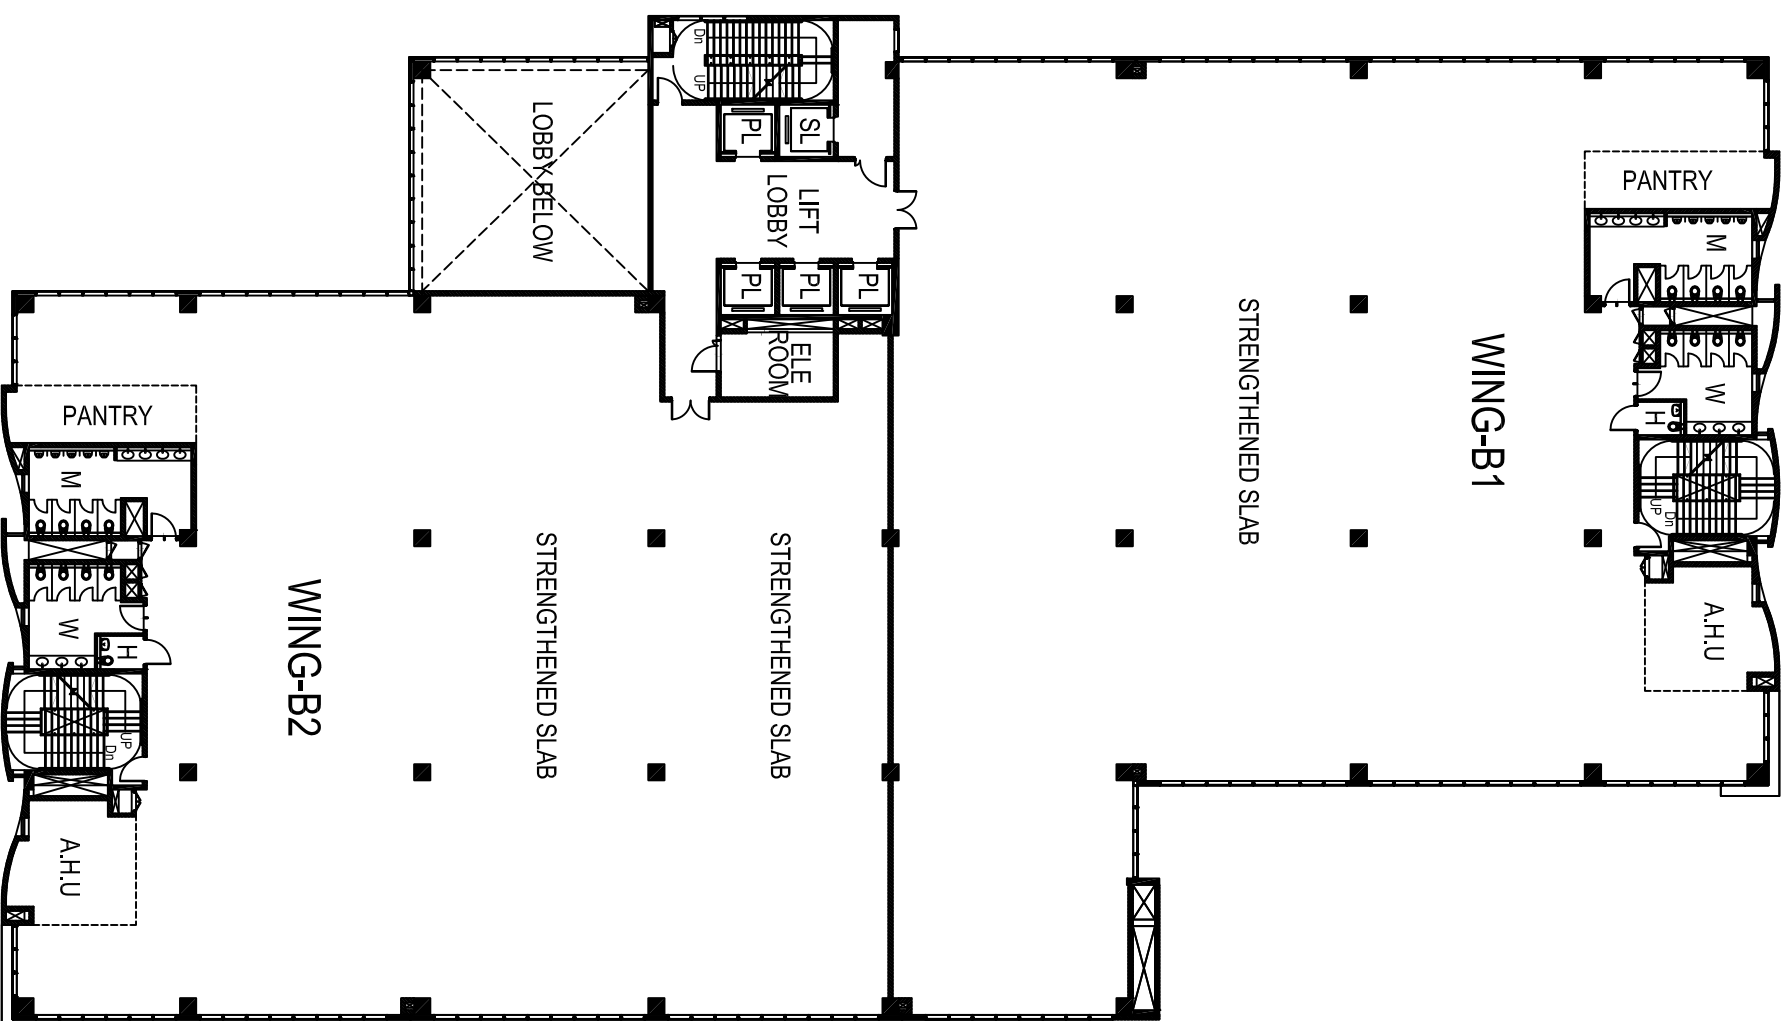

FLOOR	SALEABLE AREA
	Sq Ft
WING-B1	18800
WING-B2	16600

MANTRI COMMERCIO

FIRST FLOOR PLAN
TOWER-B